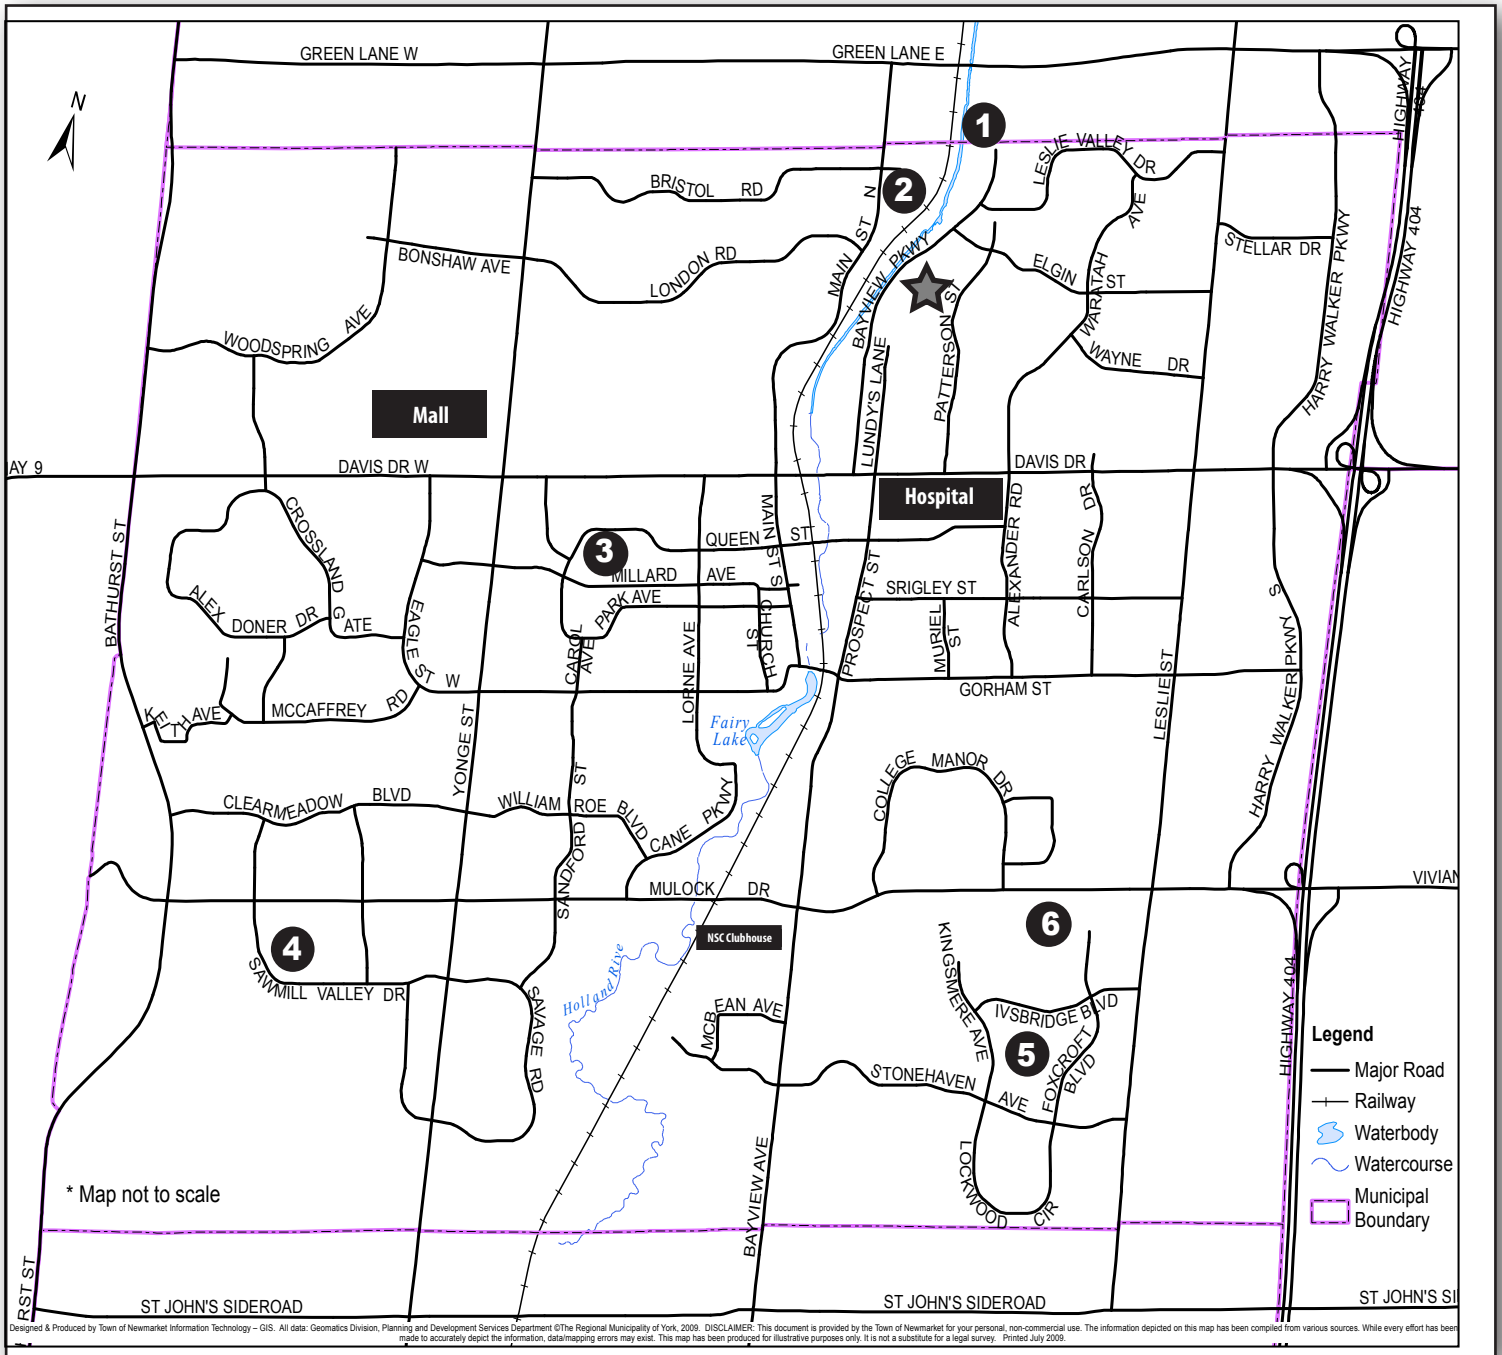

# NEWMARKET MINI FIELDS (U8-10) MAP

**1** **George Richardson Park**  
- Richardson 7

**2** **M.J. (Max) Stiles Park**

★ **Tournament Headquarters**

**3** **Haskett Park**  
- Haskett 2 (southwest field)  
- Haskett 3 (southeast field)  
- Haskett 4 (northeast field)

**4** **Dr. Margaret Arkinstall Park**  
- Margaret Arkinstall West  
- Margaret Arkinstall East

**5** **Rene Bray Park**  
- Rene Bray (west)  
- Rene Bray (east)

**6** **Magna Fields**  
- Magna 1 (northeast field)  
- Magna 2 (southeast field)  
- Magna 3 (southwest field)