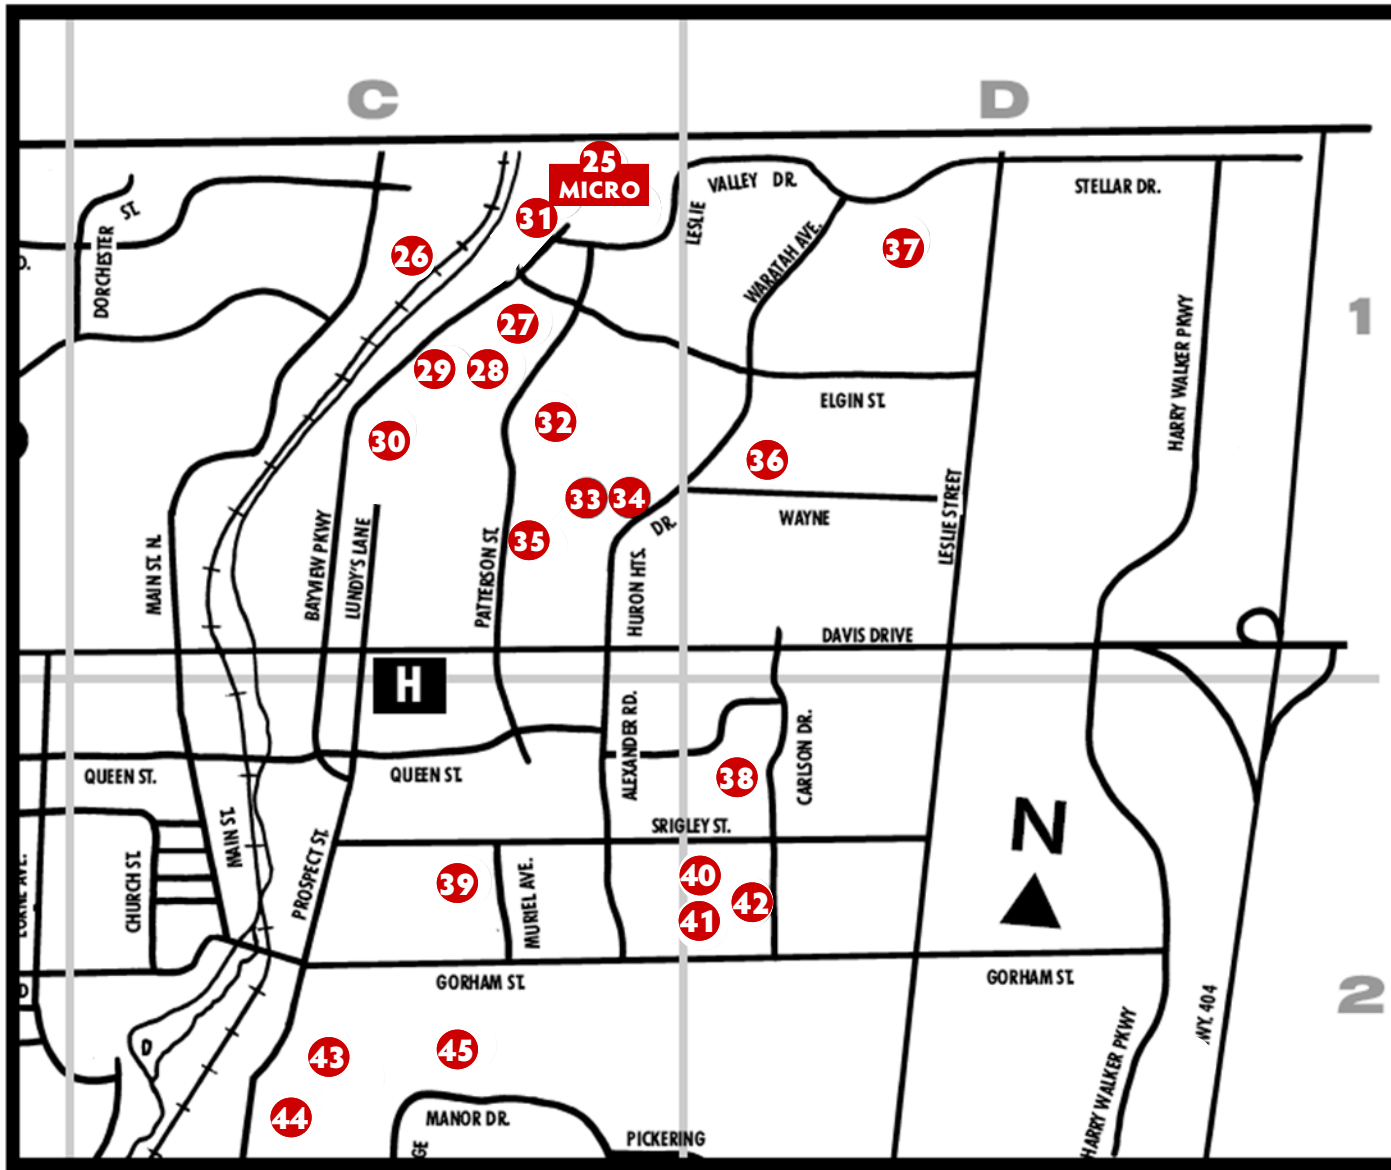

Soccer Fields—NORTHEAST NEWMARKET

- 25. George Richardson Park—MICRO Fields
- 26. M J Stiles Park
- 27. George Richardson Park—Richardson 3
- 28. George Richardson Park—Richardson 4
- 29. George Richardson Park—Richardson 2
- 30. George Richardson Park—Richardson 1
- 31. George Richardson Park—Richardson 7
- 32. Meadowbrook PS
- 33. Huron Heights SS—2 *(runs north/south)*
- 34. Huron Heights SS—1 *(has track)*
- 35. Huron Heights SS—3 *(runs east/west)*
- 36. Glen Cedar PS *(Wayne Drive)*
- 37. Elizabeth Seton CES
- 38. Mazo de la Roche PS *(Arnold Crescent)*
- 39. Fairgrounds Park *(has lights)*
- 40. Scared Heart SS Mini *(off Crusader Way)*
- 41. Scared Heart SS West *(off Crusader Way)*
- 42. Sacred Heart SS East
- 43. Pickering College North *(near street)*
- 44. Pickering College South *(near Arena)*
- 45. College Manor Park

Updated—2008

MICRO U4-U6 Micro Fields—George Richardson Park